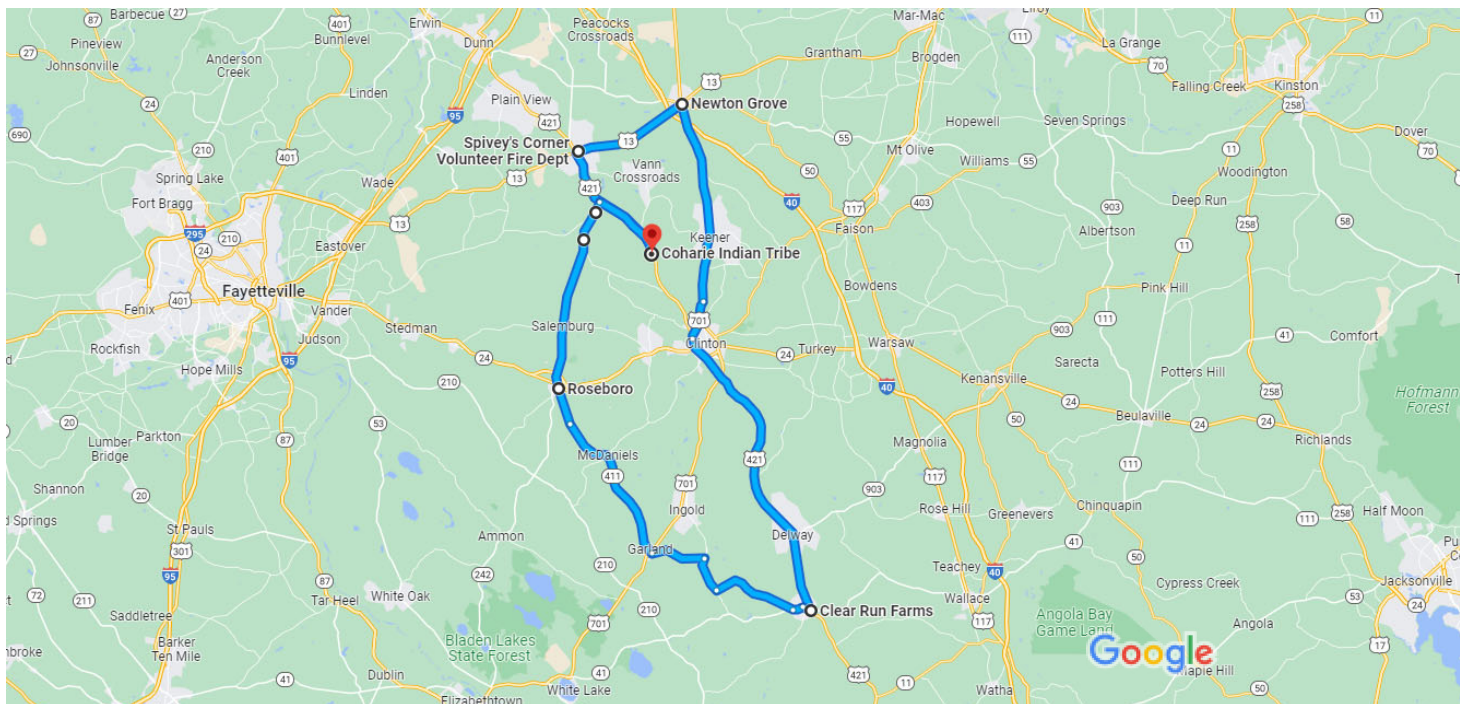

Coharie Indian Tribe, 7531 US-421, Clinton, NC
28328 to Coharie Indian Tribe, 7531 US-421, Clinton, NC 28328

Drive 106 miles, 2 hr 2 min

Map data ©2022 5 mi

via US-421 N

2 hr 2 min

2 hr 2 min without traffic

106 miles

Explore Coharie Indian Tribe

Restaurants Hotels Gas stations Parking Lots More